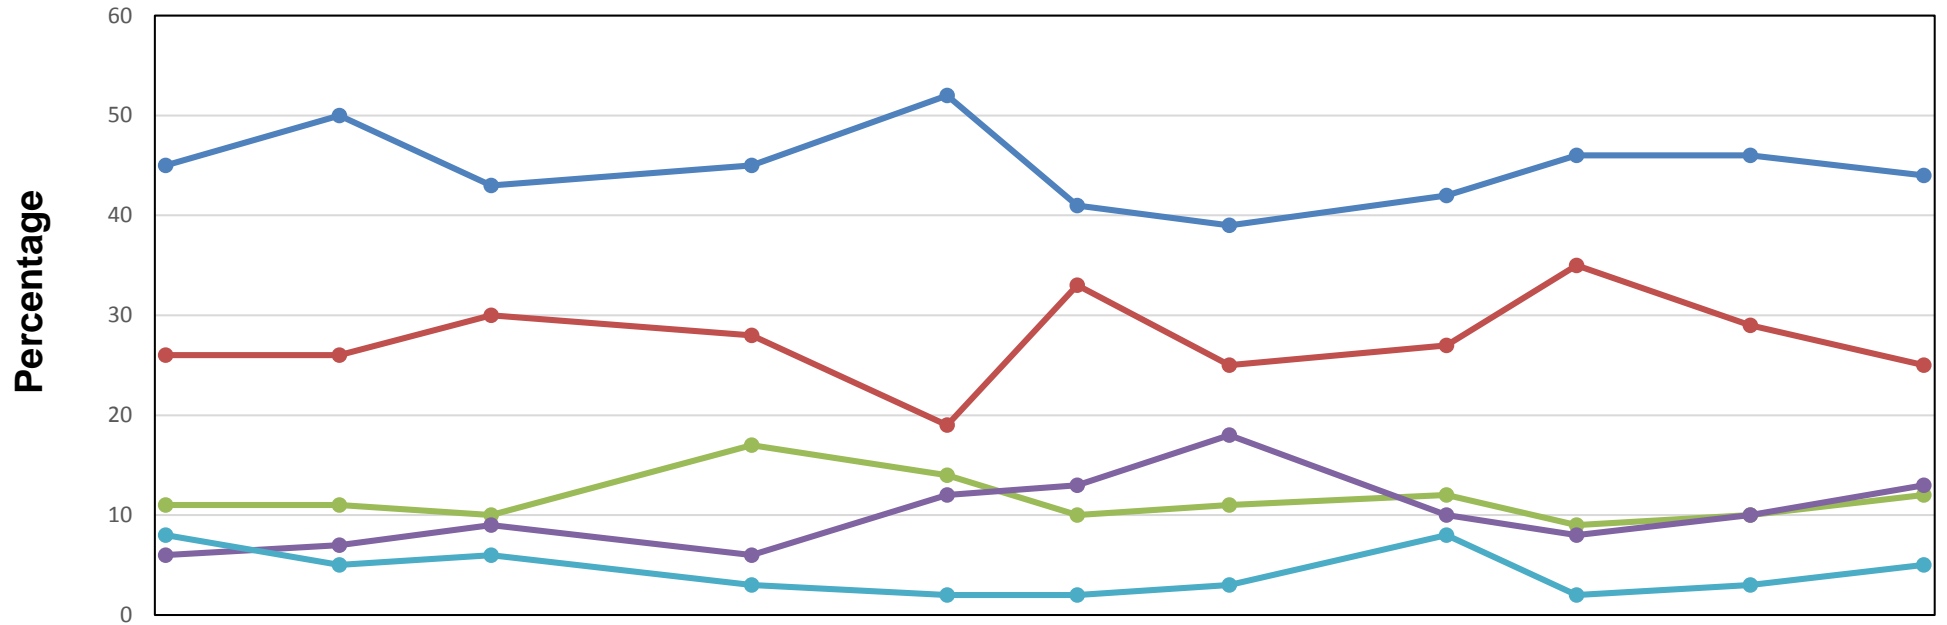

MC clients' accommodation status 2012-2018

	04/02/2012	26/10/2012	23/05/2013	09/05/2014	15/02/2015	17/08/2015	24/03/2016	13/01/2017	10/07/2017	01/03/2018	08/11/2018
● Rough sleeping %	45	50	43	45	52	41	39	42	46	46	44
● Socially rented %	26	26	30	28	19	33	25	27	35	29	25
● Hostel %	11	11	10	17	14	10	11	12	9	10	12
● Friends %	6	7	9	6	12	13	18	10	8	10	13
● Squatting %	8	5	6	3	2	2	3	8	2	3	5

● Rough sleeping % ● Socially rented % ● Hostel % ● Friends % ● Squatting %